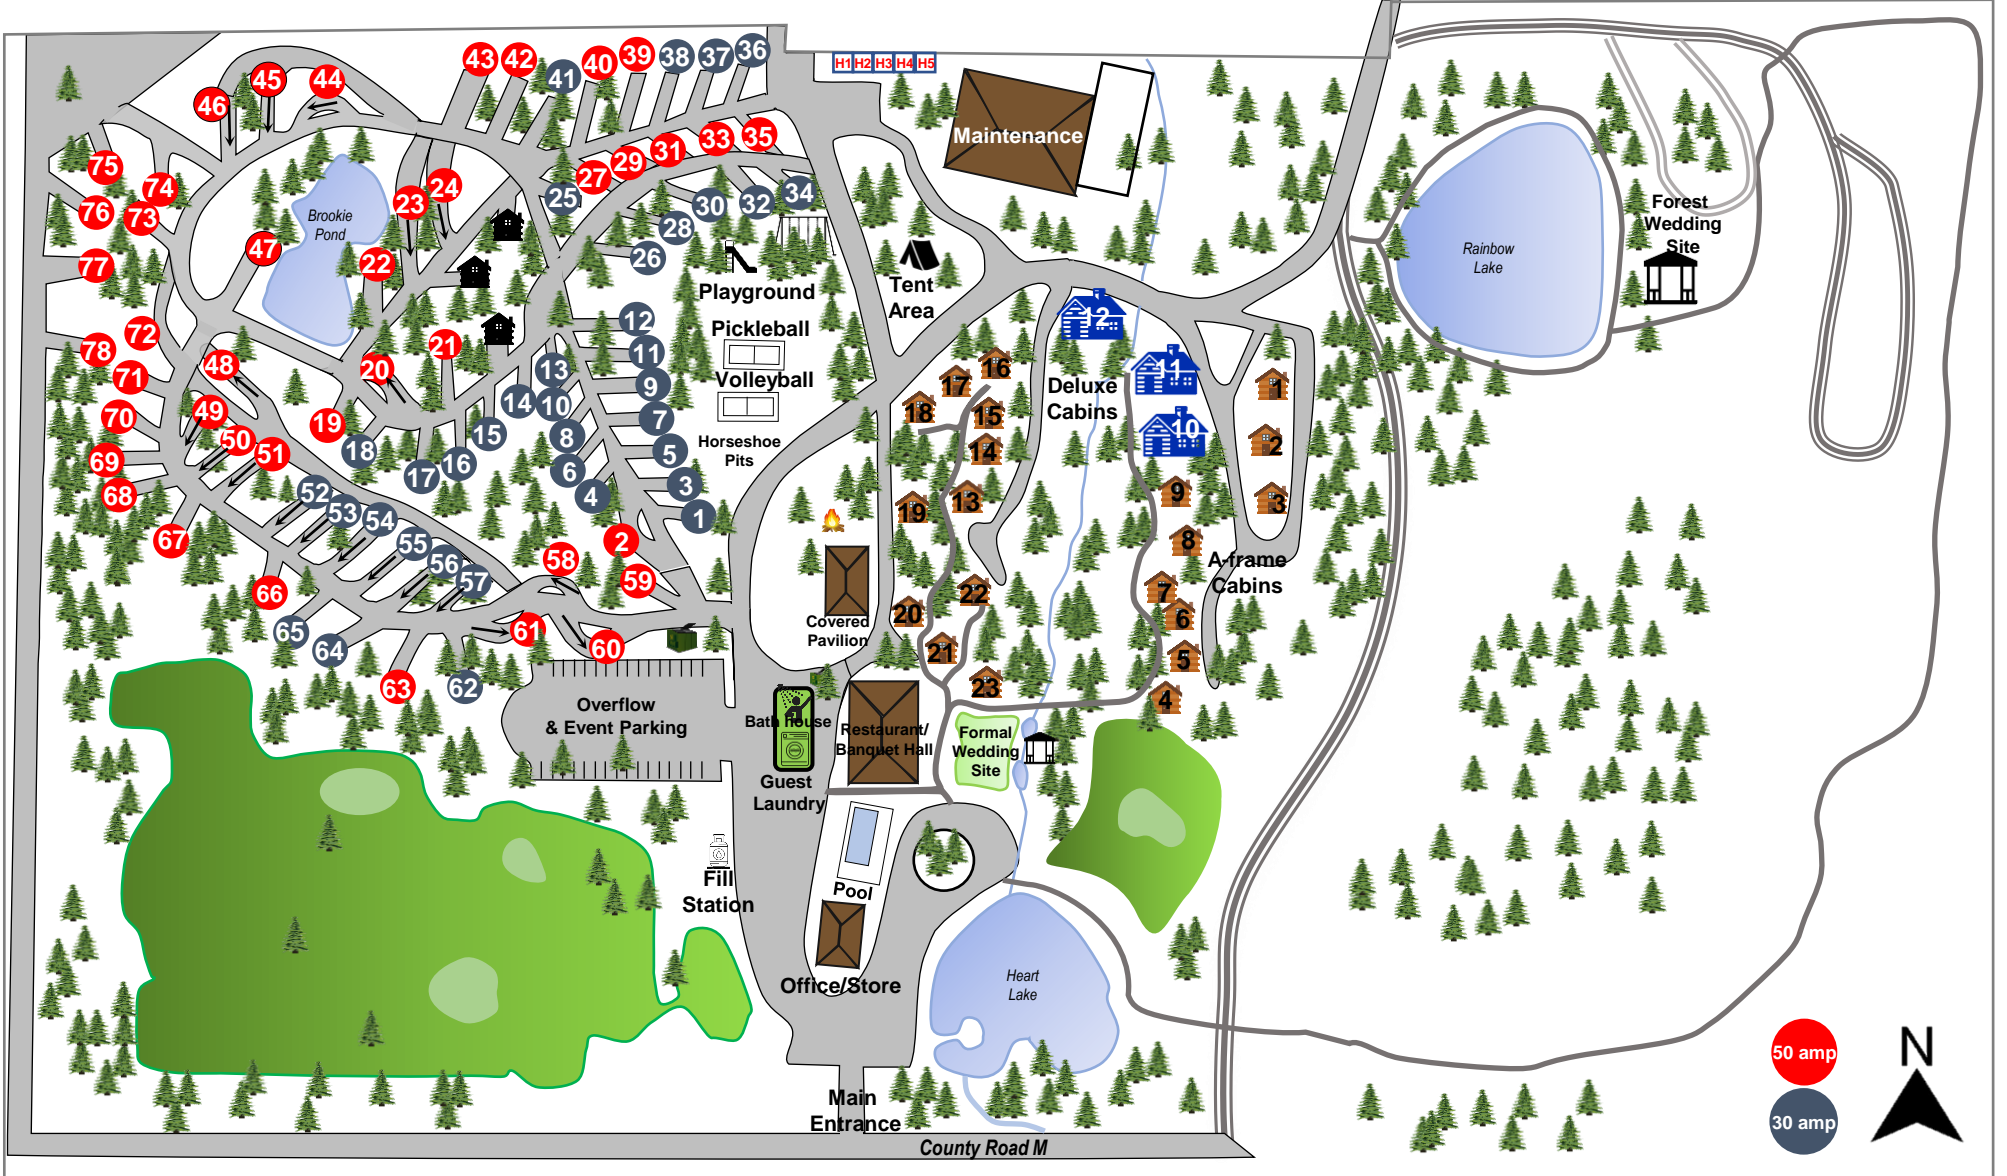

ECHO BASIN

Colorado Est. 1964

50 amp

30 amp